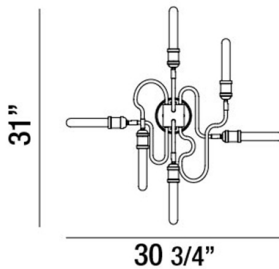

BRIGGS, 6-LIGHT FLUSHMOUNT/WALL SCONCE

Product Details

Item No.	:	27997-017
Finish	:	Oil Rubbed Bronze
Width	:	30.75"
Height	:	31"
Max Extension	:	9"
Est. Weight	:	9.46 lbs
Approval	:	cULus

BULB DETAILS

No. of Bulbs	:	6
Bulb Type	:	T10
Bulb Voltage	:	120V
Bulb Wattage	:	60W
Bulb Socket	:	E26
Input Voltage	:	120V
Dimmable	:	Yes
Bulb Included	:	Yes

Options Available

ITEM NO.	FINISH	SHADE
27997-017	Oil Rubbed Bronze	

Aged retouched bronze piping and filament accented lighting

TECHNICAL DETAILS

Canopy Diameter	:	5"
Canopy Height	:	1"

PROJECT INFORMATION