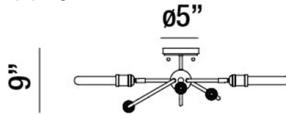

BRIGGS, 6-LIGHT FLUSHMOUNT/WALL SCONCE

Product Details

Item No.	:	27997-017
Finish	:	Oil Rubbed Bronze
Width	:	30.75"
Height	:	31"
Max Extension	:	9"
Est. Weight	:	9.46 lbs
Approval	:	cULus

BULB DETAILS

No. of Bulbs	:	6
Bulb Type	:	T10
Bulb Voltage	:	120V
Bulb Wattage	:	60W
Bulb Socket	:	E26
Input Voltage	:	120V
Dimmable	:	Yes
Bulb Included	:	Yes

Options Available

ITEM NO.	FINISH	SHADE
27997-017	Oil Rubbed Bronze	

Aged retouched bronze piping and filament accented lighting

TECHNICAL DETAILS

Canopy Diameter	:	5"
Canopy Height	:	1"

PROJECT INFORMATION